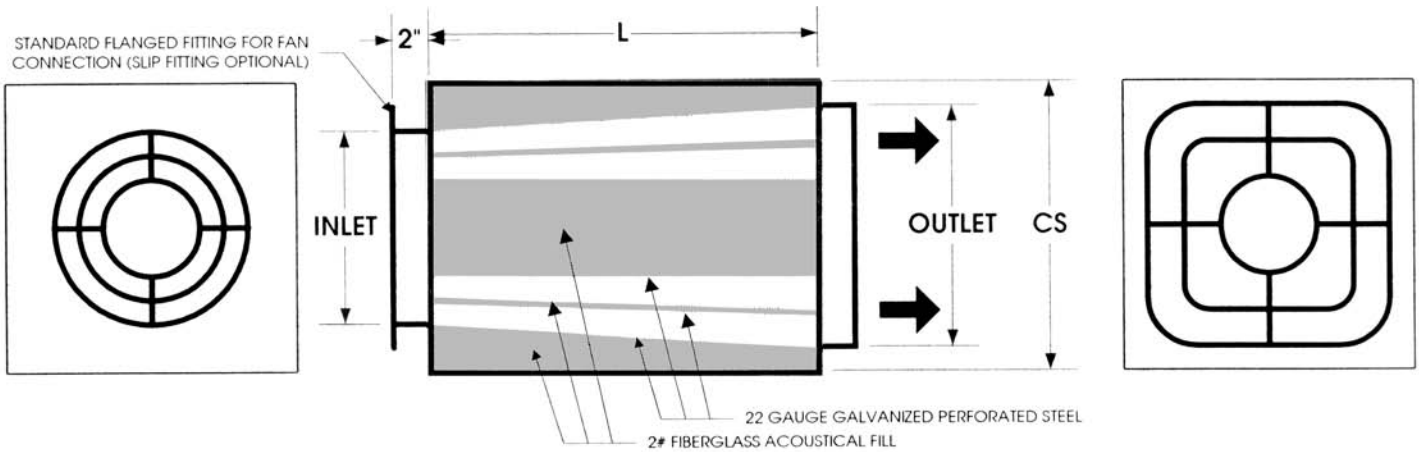

Advanced Acoustical Discharge Cone NO. 402-97

FOR GREENHECK VANE AXIAL FANS