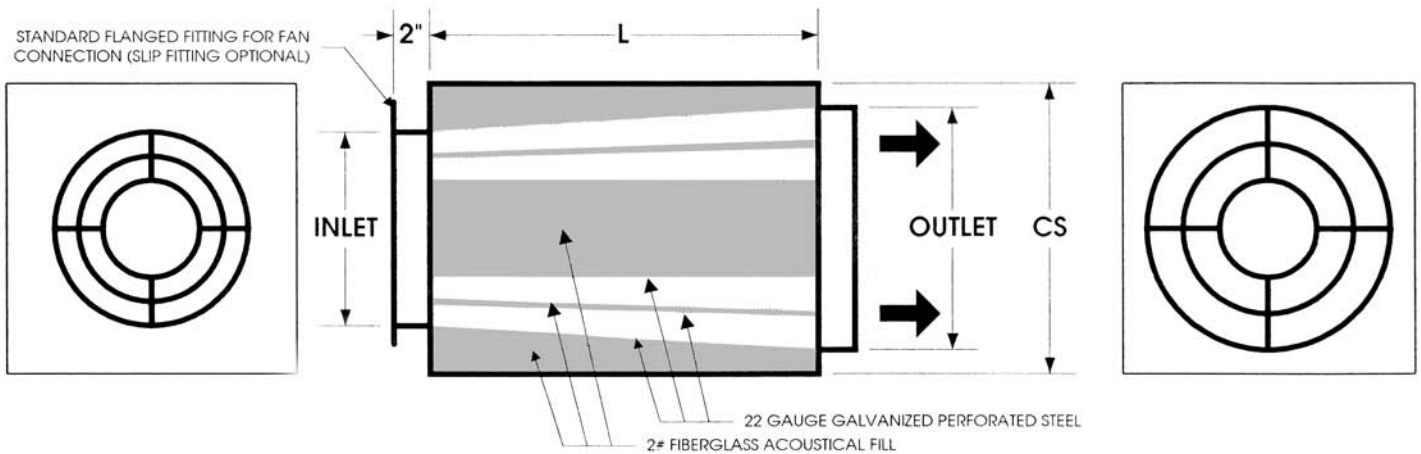

Advanced Acoustical Discharge Cone

NO. 401-97

FOR GREENHECK VANE AXIAL FANS